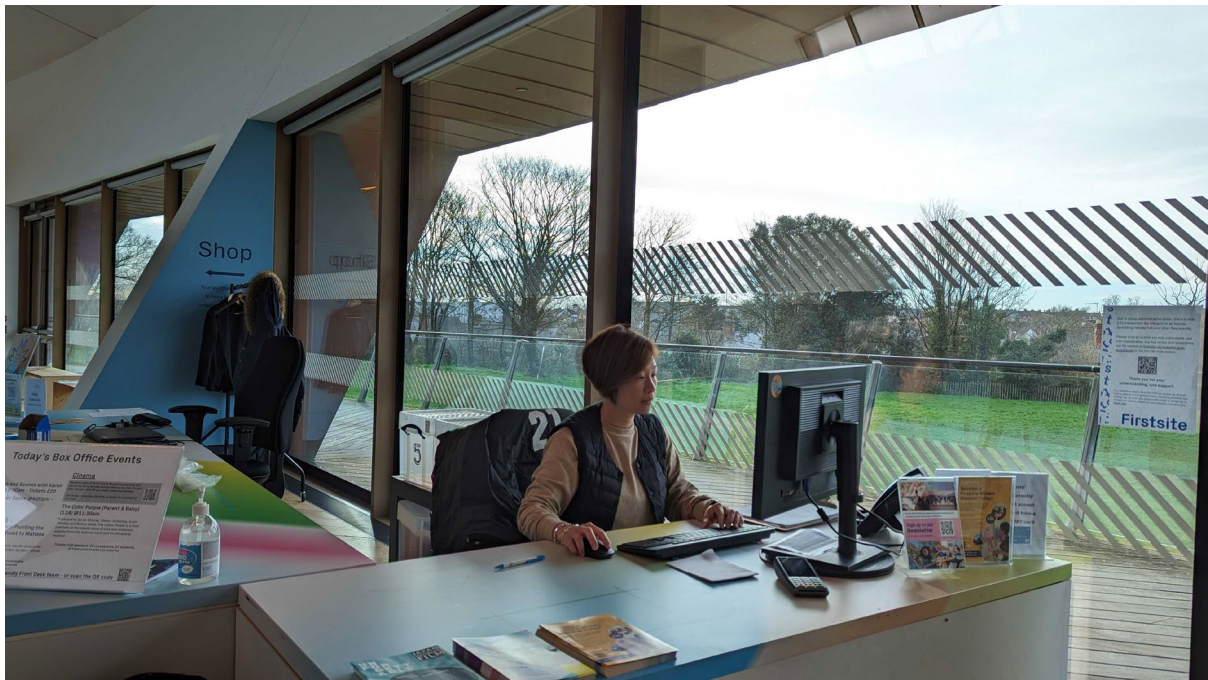

On 27 April 2024, I'm going to the cinema at Firstsite.

I will need to go through the temporary entrance to Firstsite, which is around the back of the building, via the Berryfield Lawn.

There is a ramp to provide step-free access.

The temporary entrance will bring me to the centre of Firstsite.

When I go into the building there will be a Welcome Desk. Here I will need to get a ticket or show my ticket that I've booked online.

At the Firstsite Welcome Desk, I can choose from a selection of sensory objects to take into the cinema with me.