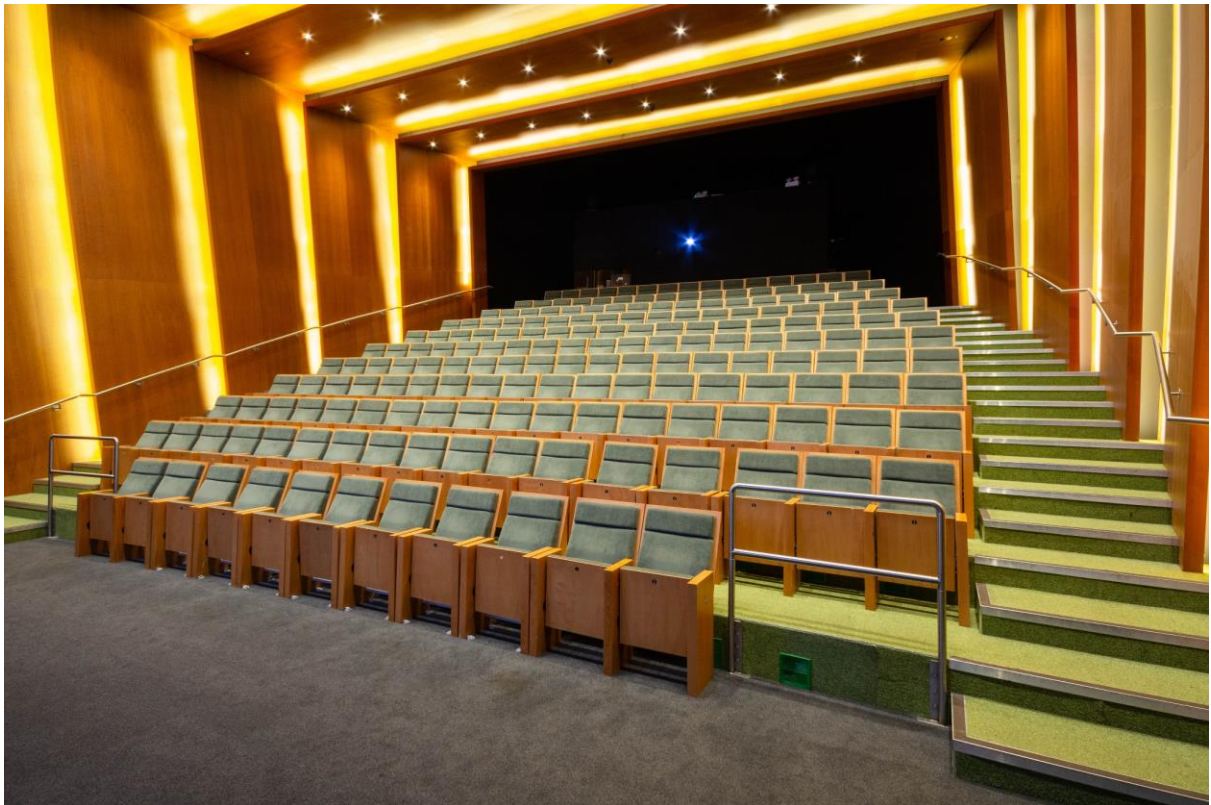

I will go into the cinema to watch the film.