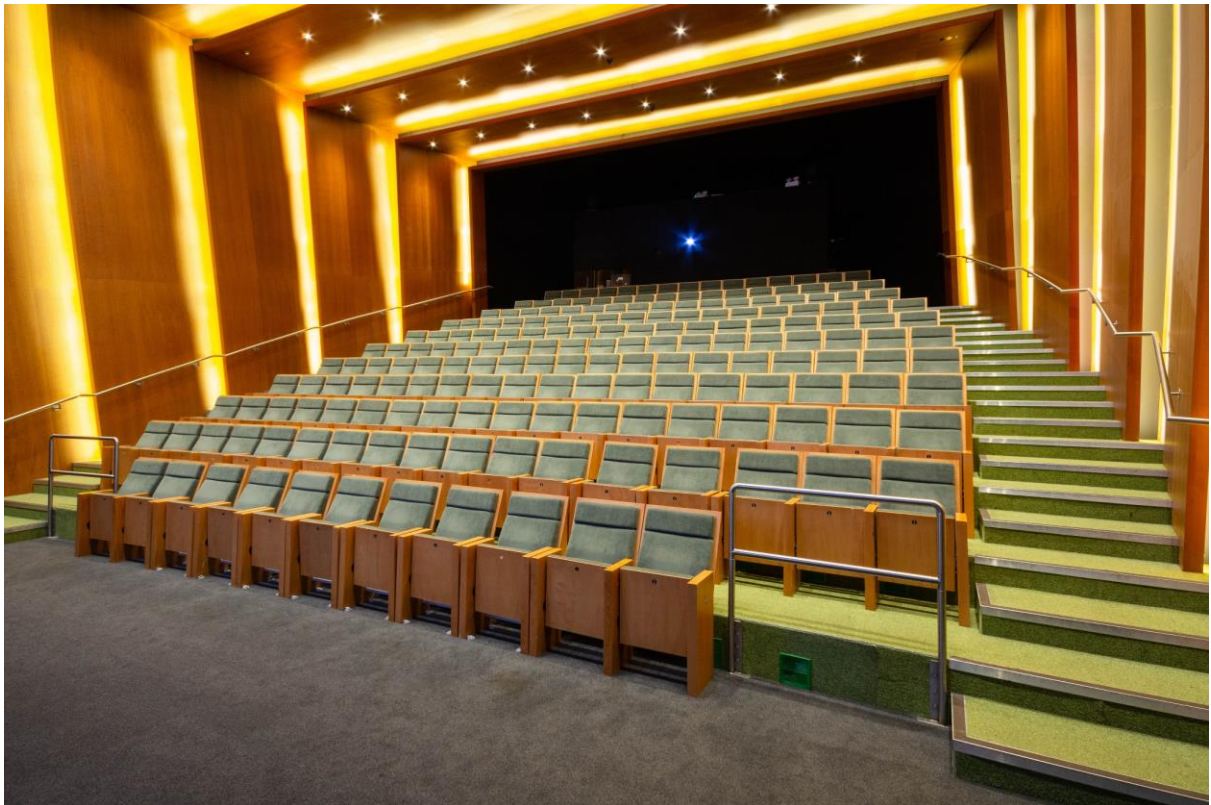

I will need to find my seat and sit down.

Once I have found my seat I will watch the film.

If I want to, I can move and sit in a different seat within my allocated bubble.

I can go into the cinema at 4:45pm and start watching the film.