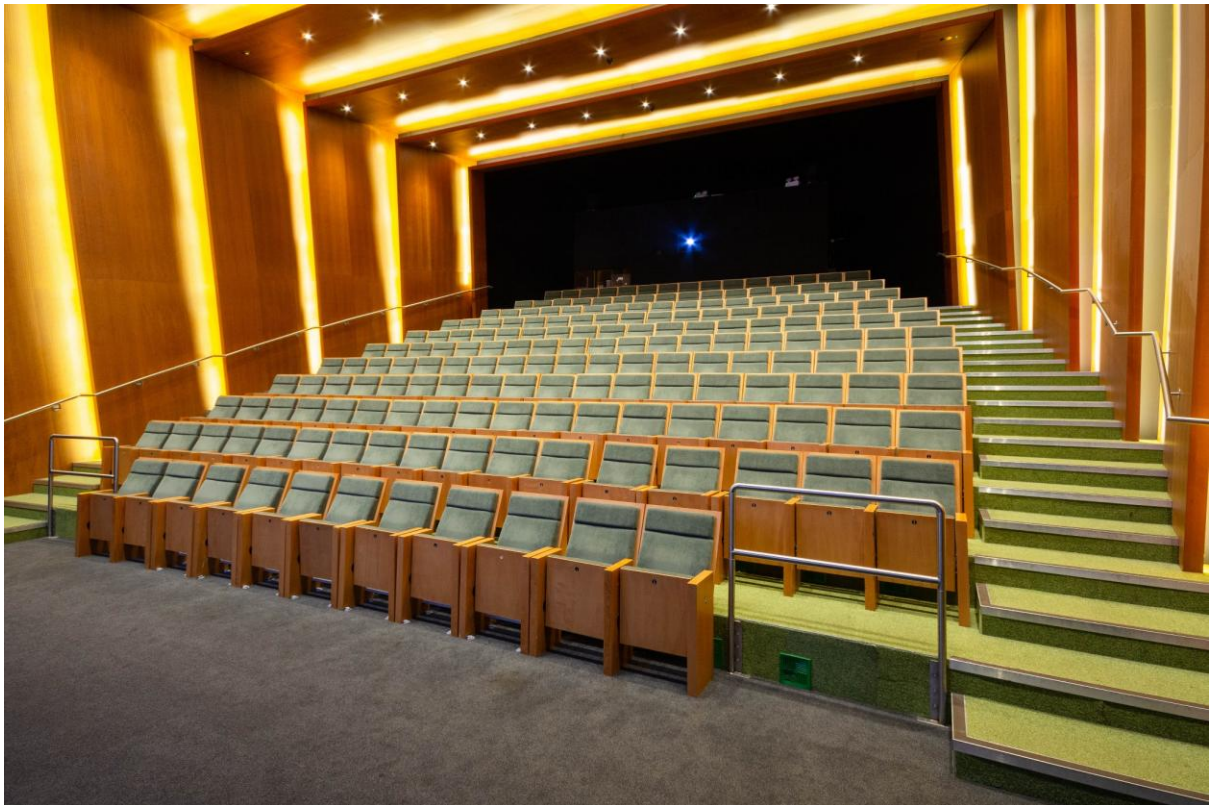

I will need to find my seat and sit down.

Once I have found my seat I will watch the film.

If I want to, I can move and sit in a different seat within my allocated bubble.

I can go into the cinema at 11:00am and start watching the film.